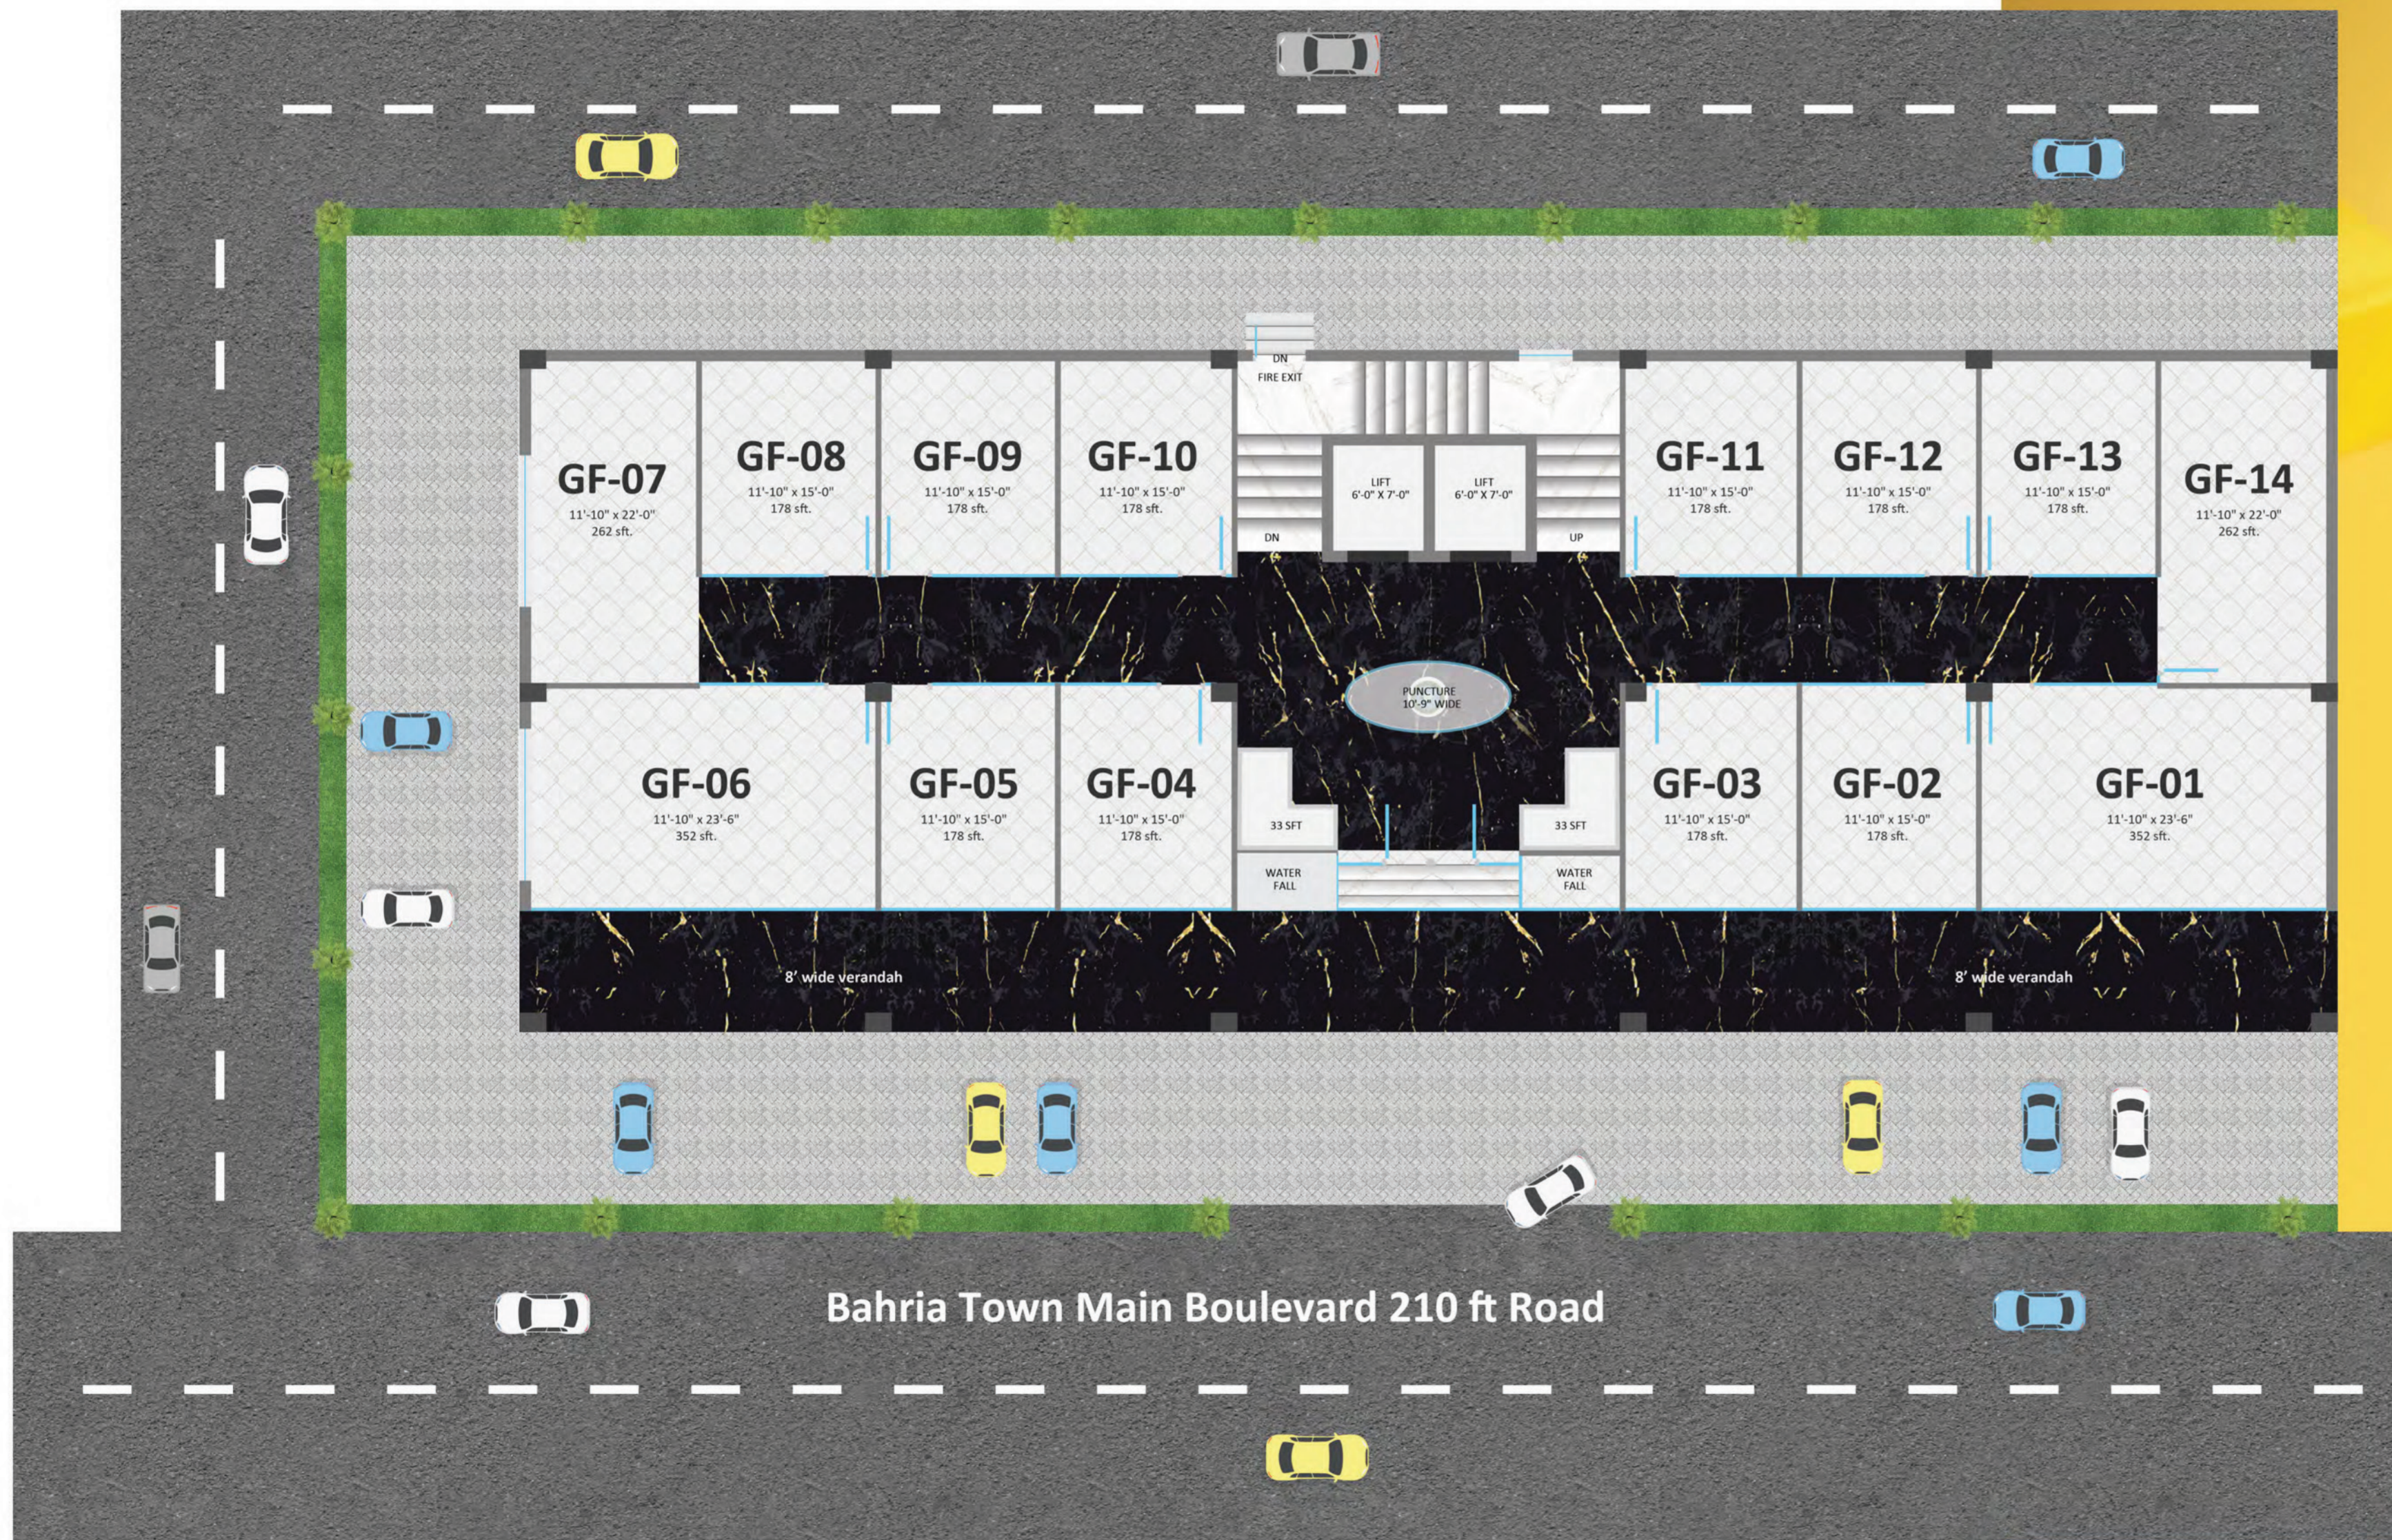

THE
GOLD SOUQ

THE
GOLD SOUQ

KEY FEATURES

- Largest Gold Hub in Bahria Town
- Prime Location
- Serves Bahria's community and surrounding societies
- Located to Succeed
- Designed to Attract
- A 24 Karat Opportunity

A *24* KARAT
OPPORTUNITY

BASEMENT

No. of Shops: 18
 Kiosks: 400 sqft
 Total Area: 5,400 sqft

GROUND FLOOR

No. of Shops: 14
 Total Area: 5,400 sqft

1st & 2nd FLOOR

No. of Shops: 17 x 2
 Kiosks: 400 sqft x 2
 Total Area: 5,400 sqft x 2