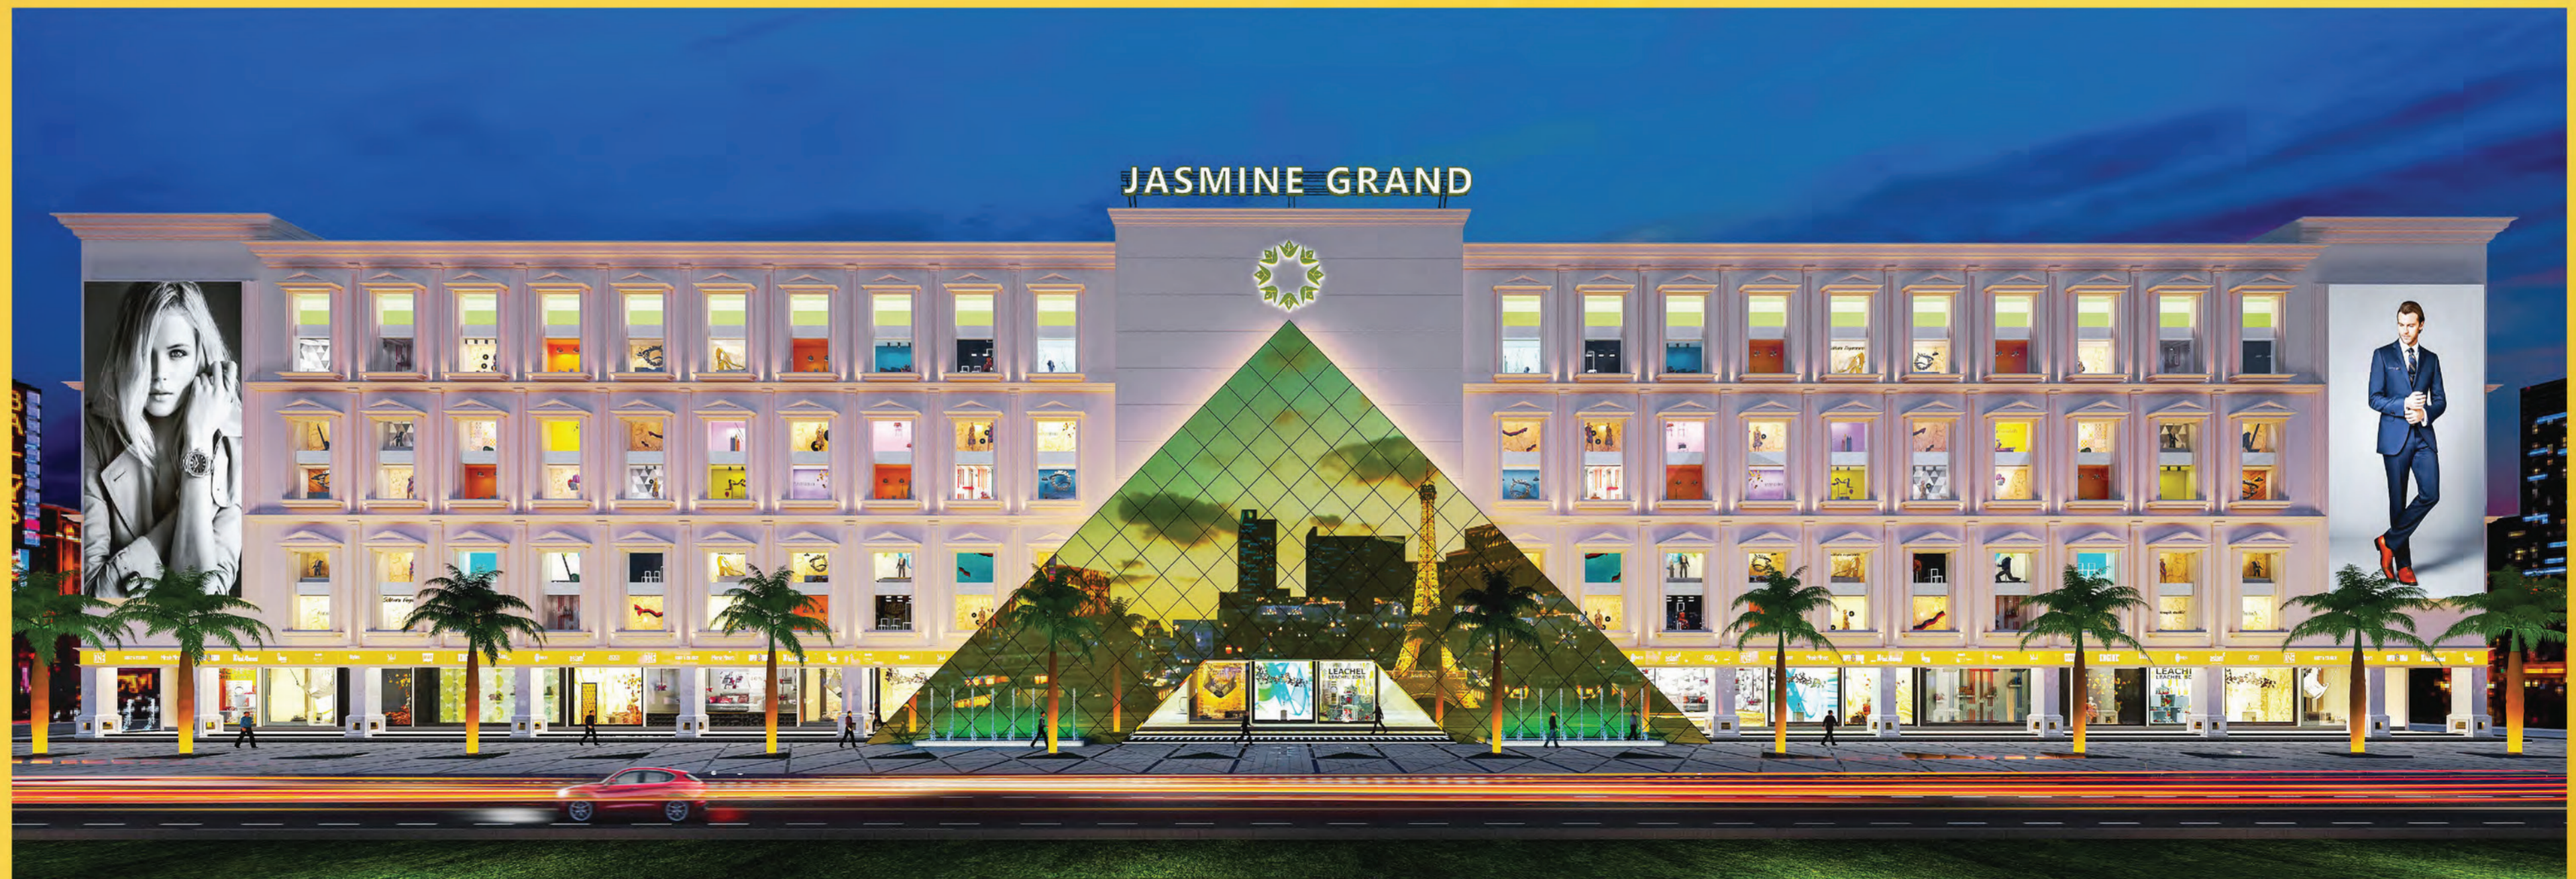

THE
GOLD SOUQ

THE
GOLD SOUQ

Welcome to the Largest Gold Market in Bahria Town

A PROJECT OF
QLINKS

THE GOLD SOUQ

The largest retailers of gold in Bahria Town!
Nestled between Eiffel Tower and Jasmine Grand Mall, a prime location for jewellery businesses to branch out and serve their customers.

OUQ

e
est
Hub

THE
GOLD SOUQ

The
Largest
Gold Hub

T
GOLD

T
Lar
Golo

LIMITED
SHOPS
AVAILABLE

THE
GOLD SOUQ

THE
GOLD SOUQ

THE
GOLD SOUQ

KEY FEATURES

- Largest Gold Hub in Bahria Town
- Prime Location
- Serves Bahria's community and surrounding societies
- Located to Succeed
- Designed to Attract
- A 24 Karat Opportunity