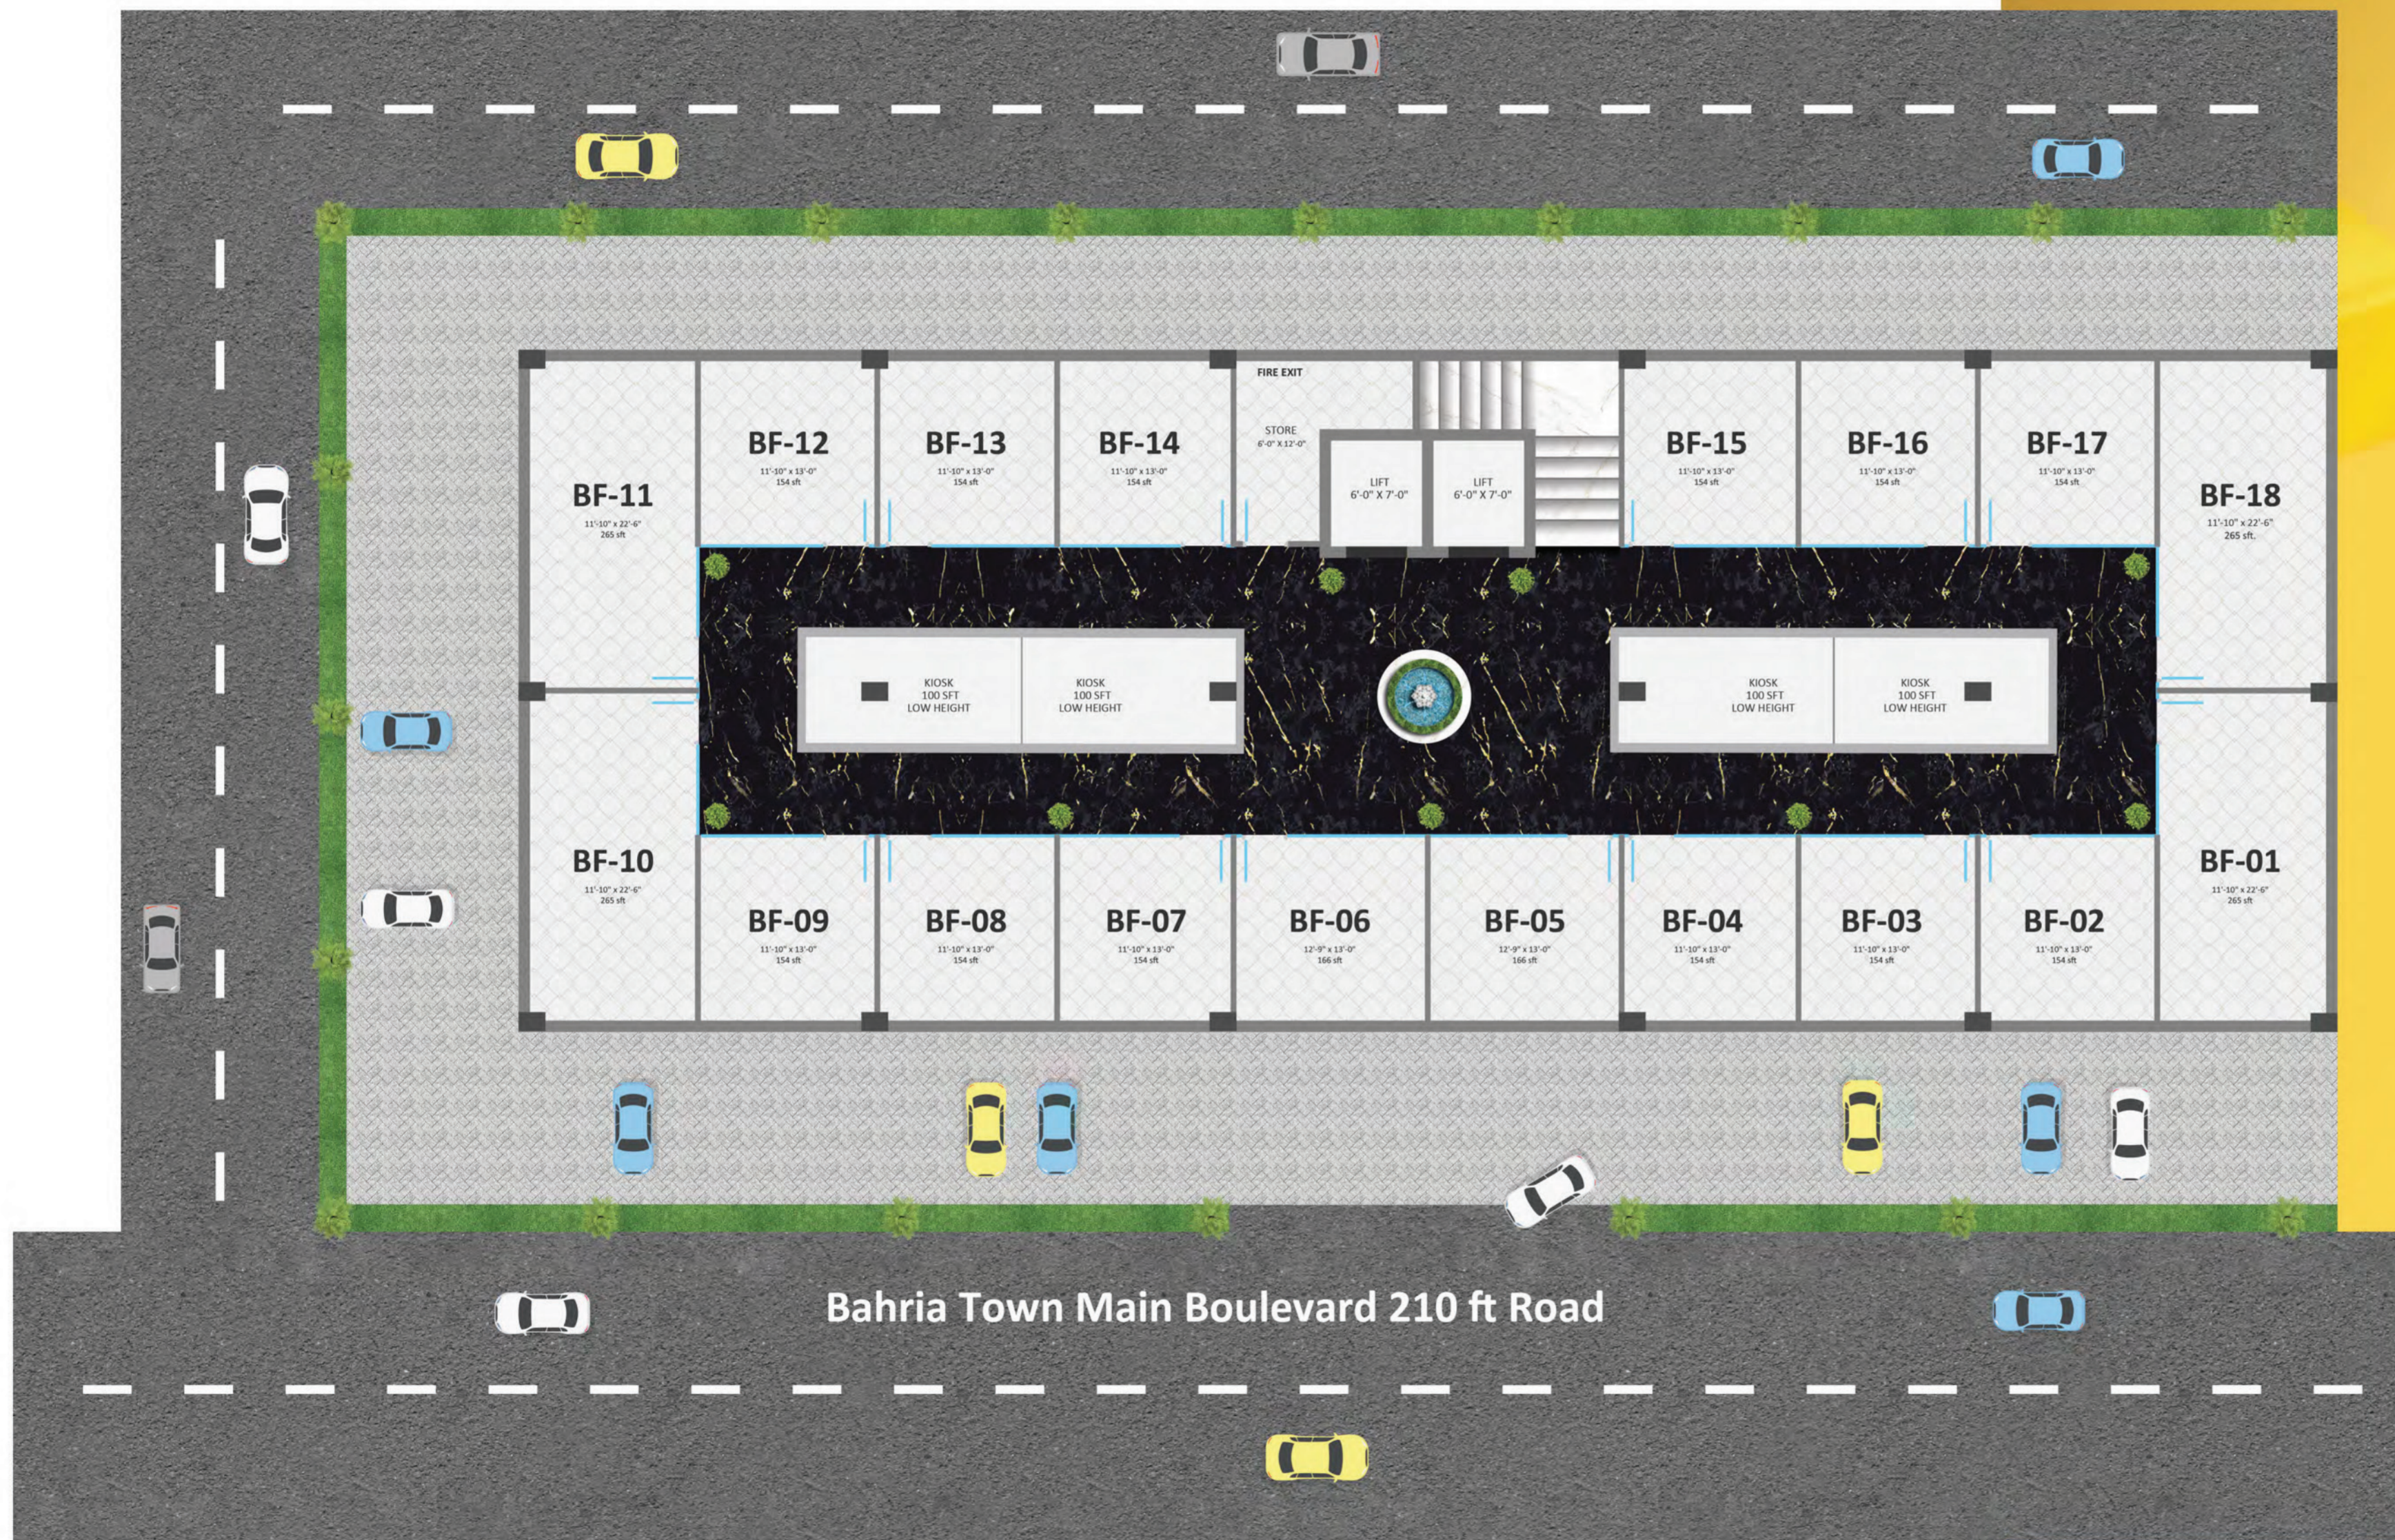

THE
GOLD SOUQ

THE
GOLD SOUQ

KEY FEATURES

- Largest Gold Hub in Bahria Town
- Prime Location
- Serves Bahria's community and surrounding societies
- Located to Succeed
- Designed to Attract
- A 24 Karat Opportunity

A *24* KARAT
OPPORTUNITY

BASEMENT

No. of Shops: 18
 Kiosks: 400 sqft
 Total Area: 5,400 sqft

GROUND FLOOR

No. of Shops: 14
 Total Area: 5,400 sqft

1st & 2nd FLOOR

No. of Shops: 17 x 2
 Kiosks: 400 sqft x 2
 Total Area: 5,400 sqft x 2